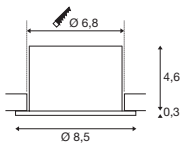

UNIVERSAL DOWNLIGHT DL with Cover, Multipack

1007271 208